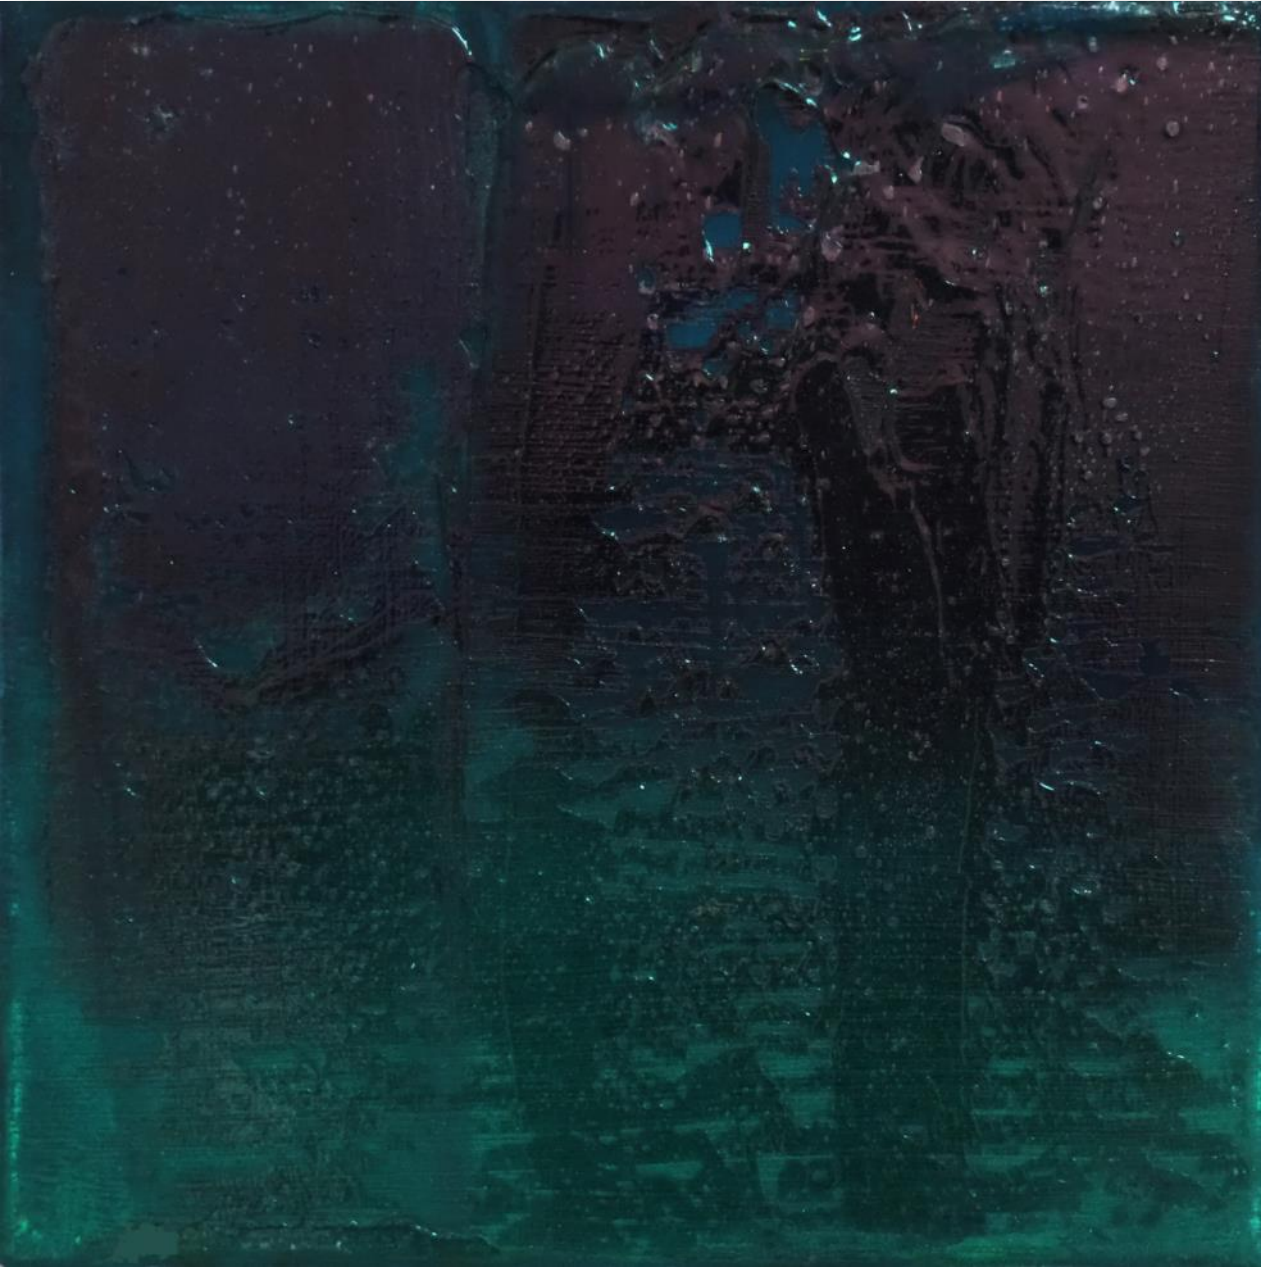

Deep sea landscape 2024

20 x 20 x 1.5 cm, Tempera with pigments on canvas, gel coated

Care instructions

- Artwork with UV light protection. Nevertheless, please avoid direct sunlight.
- Remove dust with a hairdryer using cold air.